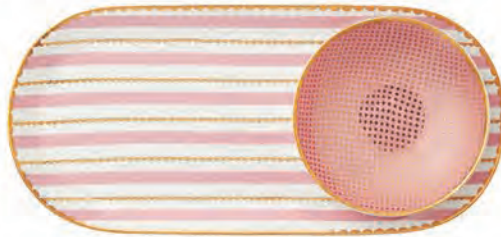

HV0501
Regency pink platter & dish (set 2)
Oblong Platter 25.5 x 12cm, Dish 10cm
Gift Boxed Min 2 $34.99