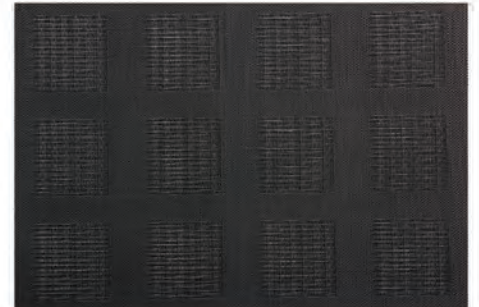

# PLACEMATS

Made from PVC/leather | Wipe clean, do not submerge in water

**GI0079**  
Placemat squares white 45 x 30cm  
Min 12 \$4.99

**GI0080**  
Placemat squares taupe 45 x 30cm  
Min 12 \$4.99

**GI0081**  
Placemat squares black 45 x 30cm  
Min 12 \$4.99